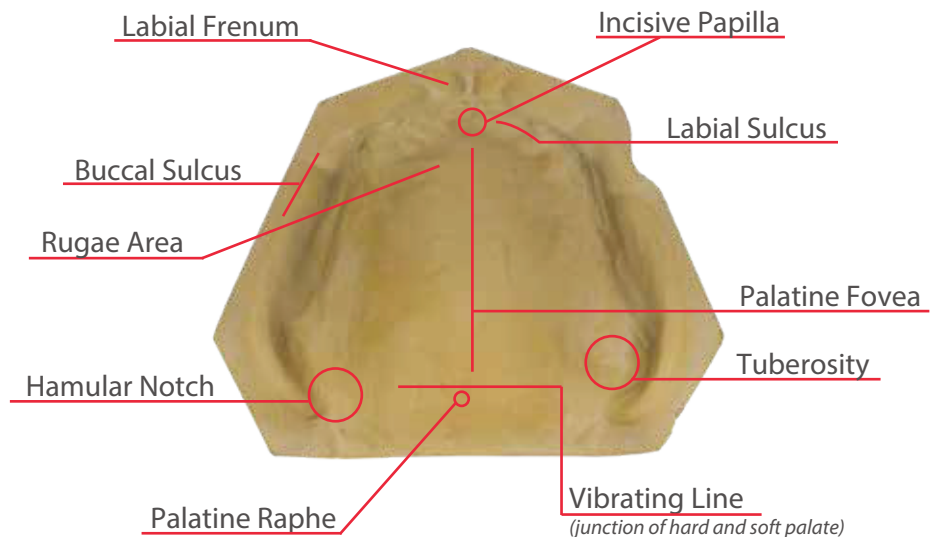

When taking your impressions, please be sure to capture the following anatomical landmarks:

Edentulous Maxillary Cast

- Rugae
- Vestibule
- Tuberosity
- Hamular Notch

Edentulous Mandibular Cast

- Retromolar Pad
- External Ridge
- Labial | Lingual Sulcus

Dentulous Maxillary Cast

- Hamular Notch
- Gingival Roll
- Vestibule

Trimming Requirements

- 3mm Ledge
- Hamular Notch
- 3mm Vestibule
- 15mm Base

Maxilla

Mandible