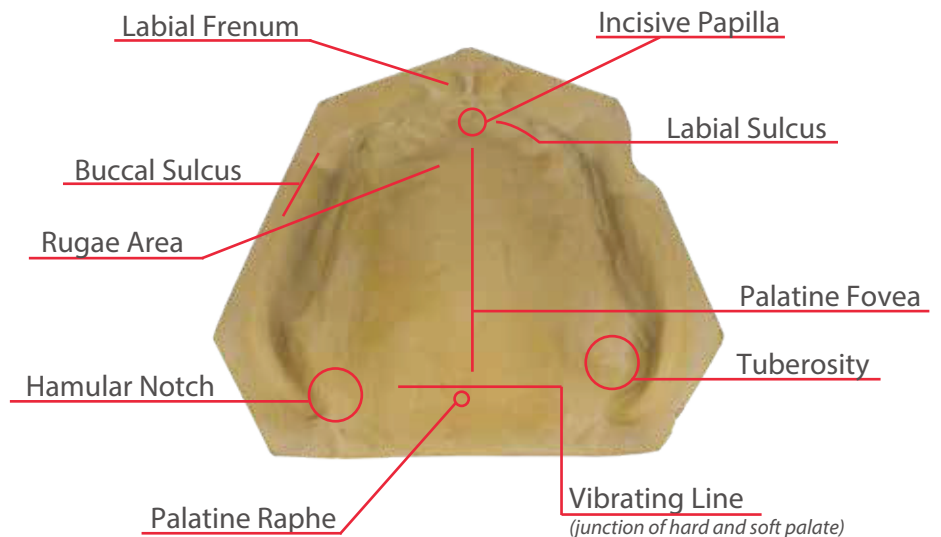

When taking your impressions, please be sure to capture the following anatomical landmarks:

Edentulous Maxillary Cast

- Rugae
- Vestibule
- Tuberosity
- Hamular Notch

Edentulous Mandibular Cast

- Retromolar Pad
- External Ridge
- Labial | Lingual Sulcus

Dentulous Maxillary Cast

- Hamular Notch
- Gingival Roll
- Vestibule

Trimming Requirements

- 3mm Ledge
- Hamular Notch
- 3mm Vestibule
- 15mm Base

Maxilla

Mandible