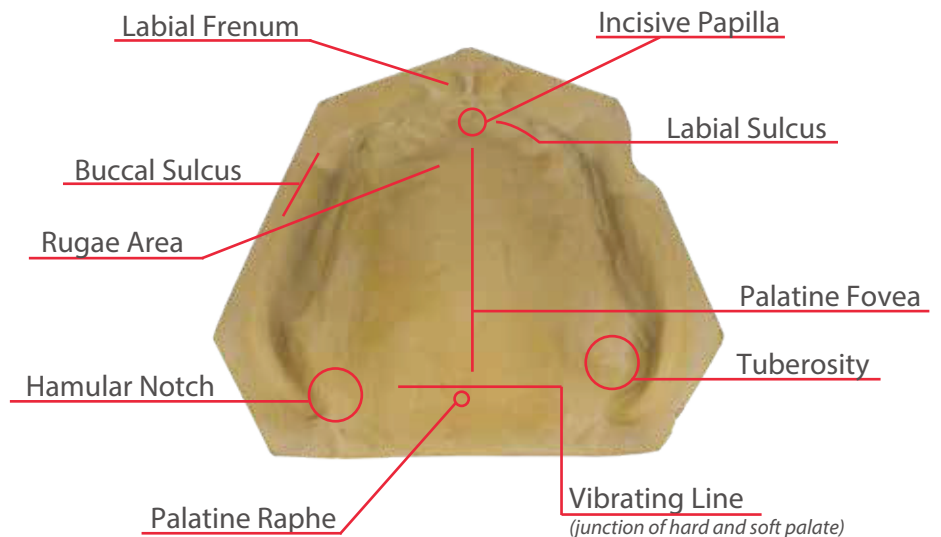

When taking your impressions, please be sure to capture the following anatomical landmarks:

Edentulous Maxillary Cast

- Rugae
- Vestibule
- Tuberosity
- Hamular Notch

Edentulous Mandibular Cast

- Retromolar Pad
- External Ridge
- Labial | Lingual Sulcus

Dentulous Maxillary Cast

- Hamular Notch
- Gingival Roll
- Vestibule

Trimming Requirements

- 3mm Ledge
- Hamular Notch
- 3mm Vestibule
- 15mm Base

Maxilla